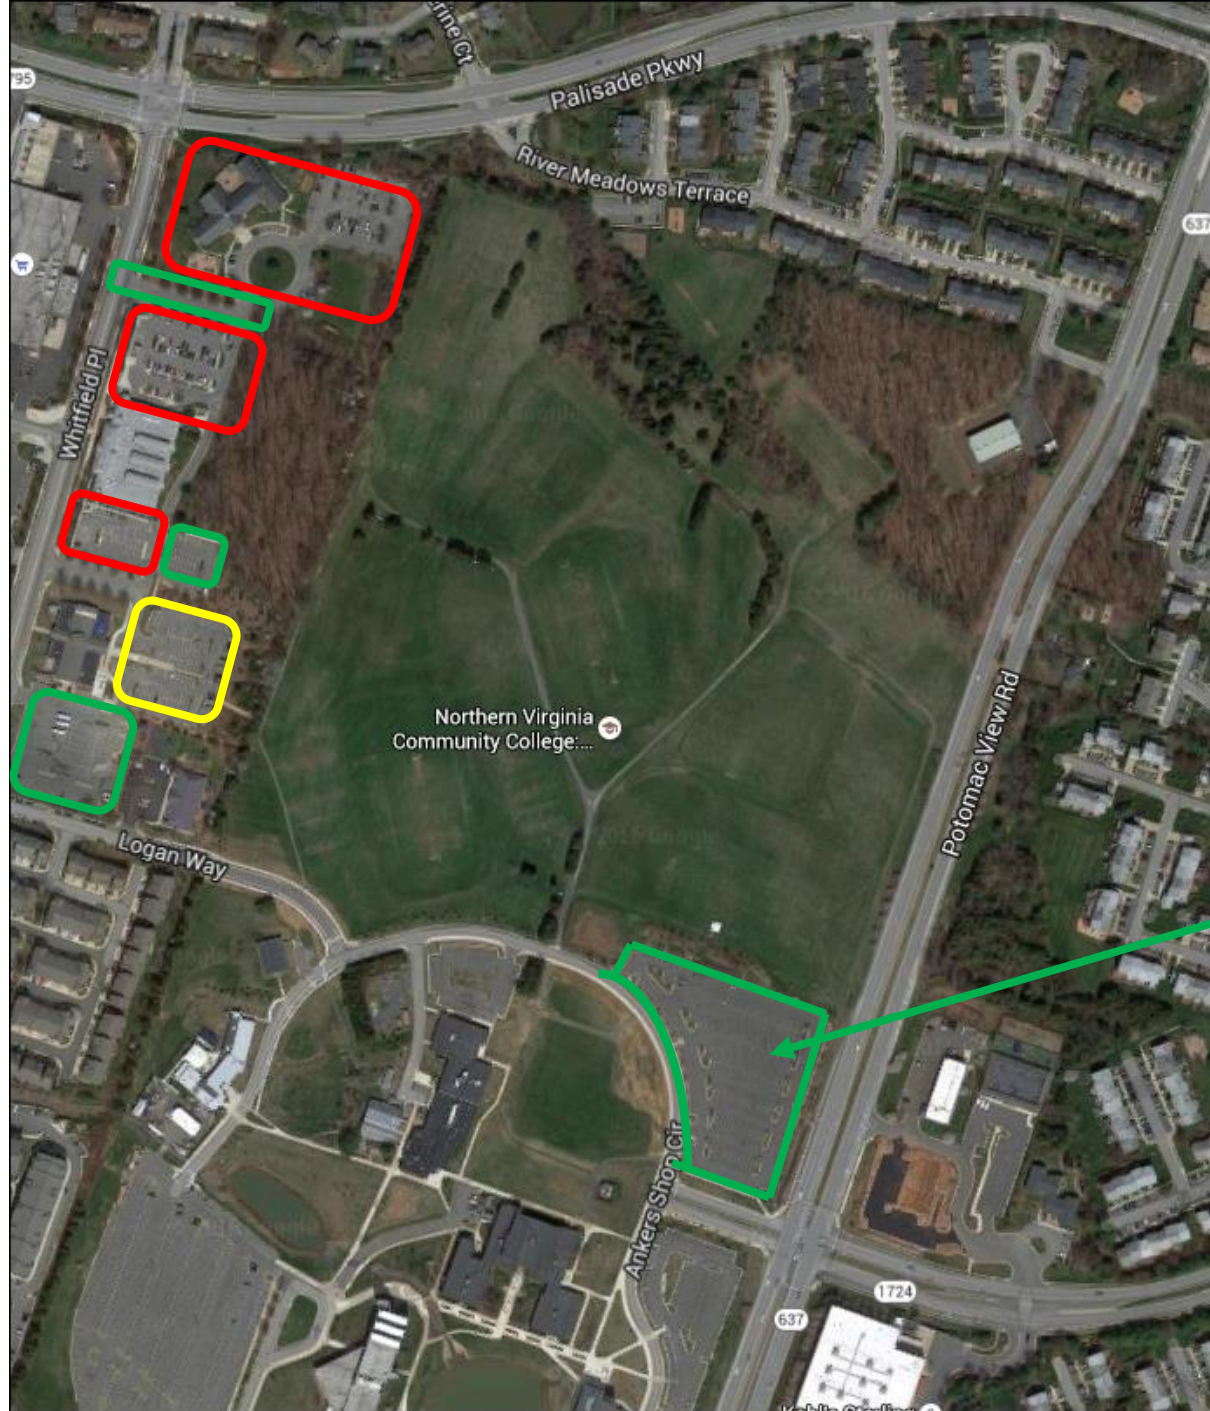

Do NOT park in the red lots.

Park in the green lots.

Park in the yellow lot weekends and weeknights except for Tuesday nights.

Lot Open Parking
Weeknights starting at 4:00
All weekends